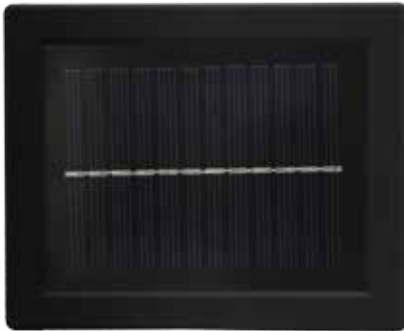

## IL09 Solar LED Light Bulb

#### GENERAL

- Complete solar light bulb kit.
- On/off switch on solar panel unit.
- Can only be used manually at the on/off switch on the light bulb holder.
- Switch it on anytime for lighting. Switch it off when you do not need it.
- No photocell control so daylight use is possible.
- Approx. 16' (5 metres) of cord is connected to the bulb holder and is fitted with a male jack plug at the end.
- The solar panel unit is fitted with a female jack.
- Easy to install with simply plug & play connection.
- 25 super bright LED's providing approximately 20 watts of incandescent light.
- Each LED within the bulb provides approx. 6 Lumens at source. Total approx. 150 Lumens.
- 3 rechargeable batteries are included (replaceable) and are housed within the solar panel unit.
- High quality 2 watt solar panel included.
- The solar panel can be installed up to 16' (5 metres) away.
- All plastic ABS construction, no parts to rust.
- Black colored finish.
- IP55 weather rating.
- Should provide illumination of an area up to approx. 10' x 10' and maybe beyond to the extent of 150 Lumens (per light bulb).
- Can be wall or surface mounted. A 2" (5cm) wall bracket is included.
- Can be staked into the ground. A 6" (15cm) ground stake is included.
- Operates up to 6 hours or more.
- The LED light bulb is approx. 2.5" (6cm) diameter.
- The bulb holder is approx. 1.5" (4cm) diameter and 3" (8cm) long.
- The solar panel dimensions are approx. 6" x 5" x 1" (15cm x 13cm x 3cm (L x W D)).