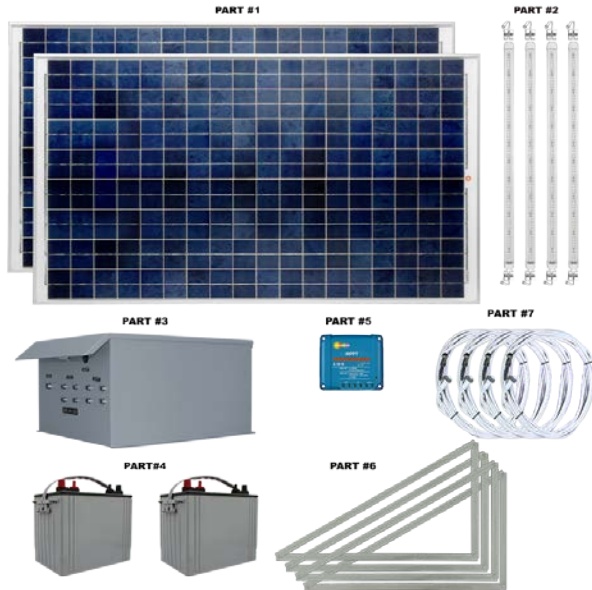

## FL29 Solar 144 LED Tube Sign Light System (4 to 8 Fixtures)

This system is supplied with the choice of between four and eight 144 Cree® LED light tubes. Each light tube is supplied with two bulb holders, designed to be mounted on to a solid surface. These lamps are designed to be installed within a sign cabinet or other enclosed area. The light is capable of illuminating dusk to dawn, subject to installation location as well as solar panel and battery capacity selected. The system is supplied with the luminaires, solar panel, rechargeable battery, battery enclosure, MPPT programmable charge controller, and necessary cables and hardware. The light activation is fully programmable; the lamps will automatically illuminate at sunset and stay illuminated until the programmed amount of time or until dawn (subject to settings).

### LUMINAIRE

- 1152 lumens each tube
- White light output (5000K)
- 18' (5.5m) of pre-plugged cable
- Polycarbonate construction
- Supplied with two bulb holders, per tube
- Di mensions: 24" x 1" (61cm x 2.5cm)

### SOLAR PANEL

- 180W, 190W, 200W, 250W, 280 watt solar panel option
- Aluminum framed solar panel
- 18' (5m) of pre-wired and pre-plugged cable
- Supplied with surface mounting triangles

### BATTERY

- Two 12V 79Ah, 92Ah or 105Ah Capacity
- AGM Deep Cycle VRLA Battery for solar applications
- Includes metal lockable battery enclosure to house batteries and charge controller