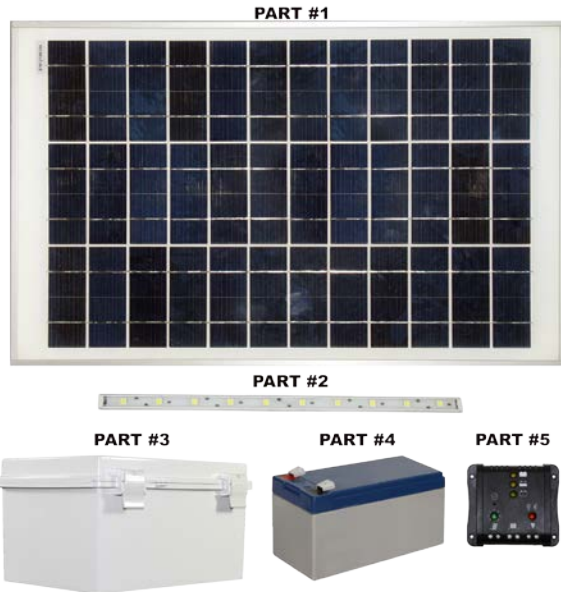

# FL120

## FL120 Solar LED Sign Light System (1 Fixture)

This low-profile mini light bar is designed to be installed within enclosed signs, or sheltered locations. The luminaire emits 315 lumens, and is capable of illuminating signs up to 6' x 4'. The lamp has the ability to operate from dusk to dawn, subject to installation location, as well as solar panel and battery capacity selected. The system is supplied with the luminaire, solar panel, rechargeable battery, battery enclosure, PWM programmable charge controller, and necessary cables and hardware. An MPPT charge controller can be purchased as an optional upgrade which improves solar charging efficiency, and offers addition light control features including a dual timer setting.

### LUMINAIRE

- 315 lumens
- White light output (6000K)
- 3M® adhesive backing
- 18' (5.5m) of pre-wired and pre-plugged cable
- Luminaire dimensions: 11.5" x .5" (28cm x 1.3cm)

### BATTERY

- One 12V 12Ah capacity
- AGM Deep Cycle VRLA Battery for solar applications
- Includes lockable battery enclosure to house battery and charge control module