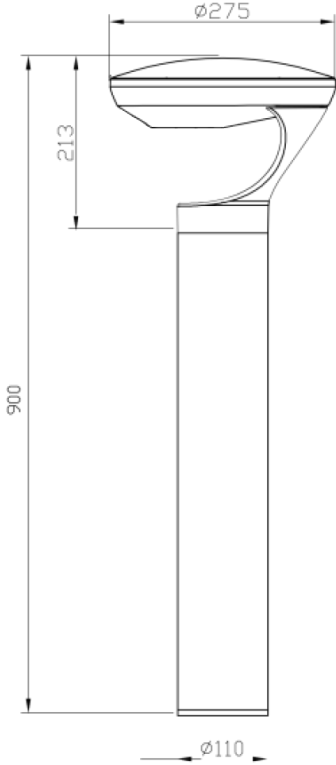

# BC30 SOLAR BOLLARD LIGHT

Utilizes high-output LED technology.

IES lighting distribution data available.

This high quality, solar powered bollard light is ideal for walkways, small parking lots, parks and recreational areas, or for use as general amenity lighting in outdoor spaces. It's IDA Approved and Dark Skies Certified. Manufactured in black powder coated aluminum it features a vandal resistant design. This fixture stands around 35.5" (90cm) tall and has a 4.5" (11.5cm) diameter main body. It's fitted with 1.2W of LED power, providing 280 lumens at 5,000k color temperature. This bollard features a pre-installed, large capacity, The pre-installed, internal, LifePO4 lithium battery is charged by a 6.2W monocrystalline solar panel that is neatly built into the top of the fixture and secured with a high strength, polycarbonate cover. Weather resistant to IP65. An internal MPPT charge control system enables the light to turn on automatically at dusk. It has an integrated motion sensor as well. The installer or end-user can select from one of four different operating modes using the remote control that is supplied. Once selected, the chosen mode is stored.

# BC30 SOLAR BOLLARD LIGHT

Dimensions in mm

## LUMINAIRE

- 24 No. super bright, high output, white colored, Cree® SMD3030 LEDs.
- 1.2W, 280 lumens. CRI >82.
- 5,000K LED color temperature. Other colors by special order.
- All die-cast aluminum construction, no parts to rust.
- Black powder coat finish (RAL 9011). Gray (RAL 7016) by special order.
- Other colors available for large quantity orders only.
- Illumination pattern is 300 degrees with light projected out and down.
- Light distribution is up to 26' (8M).
- Height is approx. 35.5" (90cm). Main body approx. 4.5" (11.5cm) diameter.
- The top section of the bollard is approximately 11" (28cm) diameter.